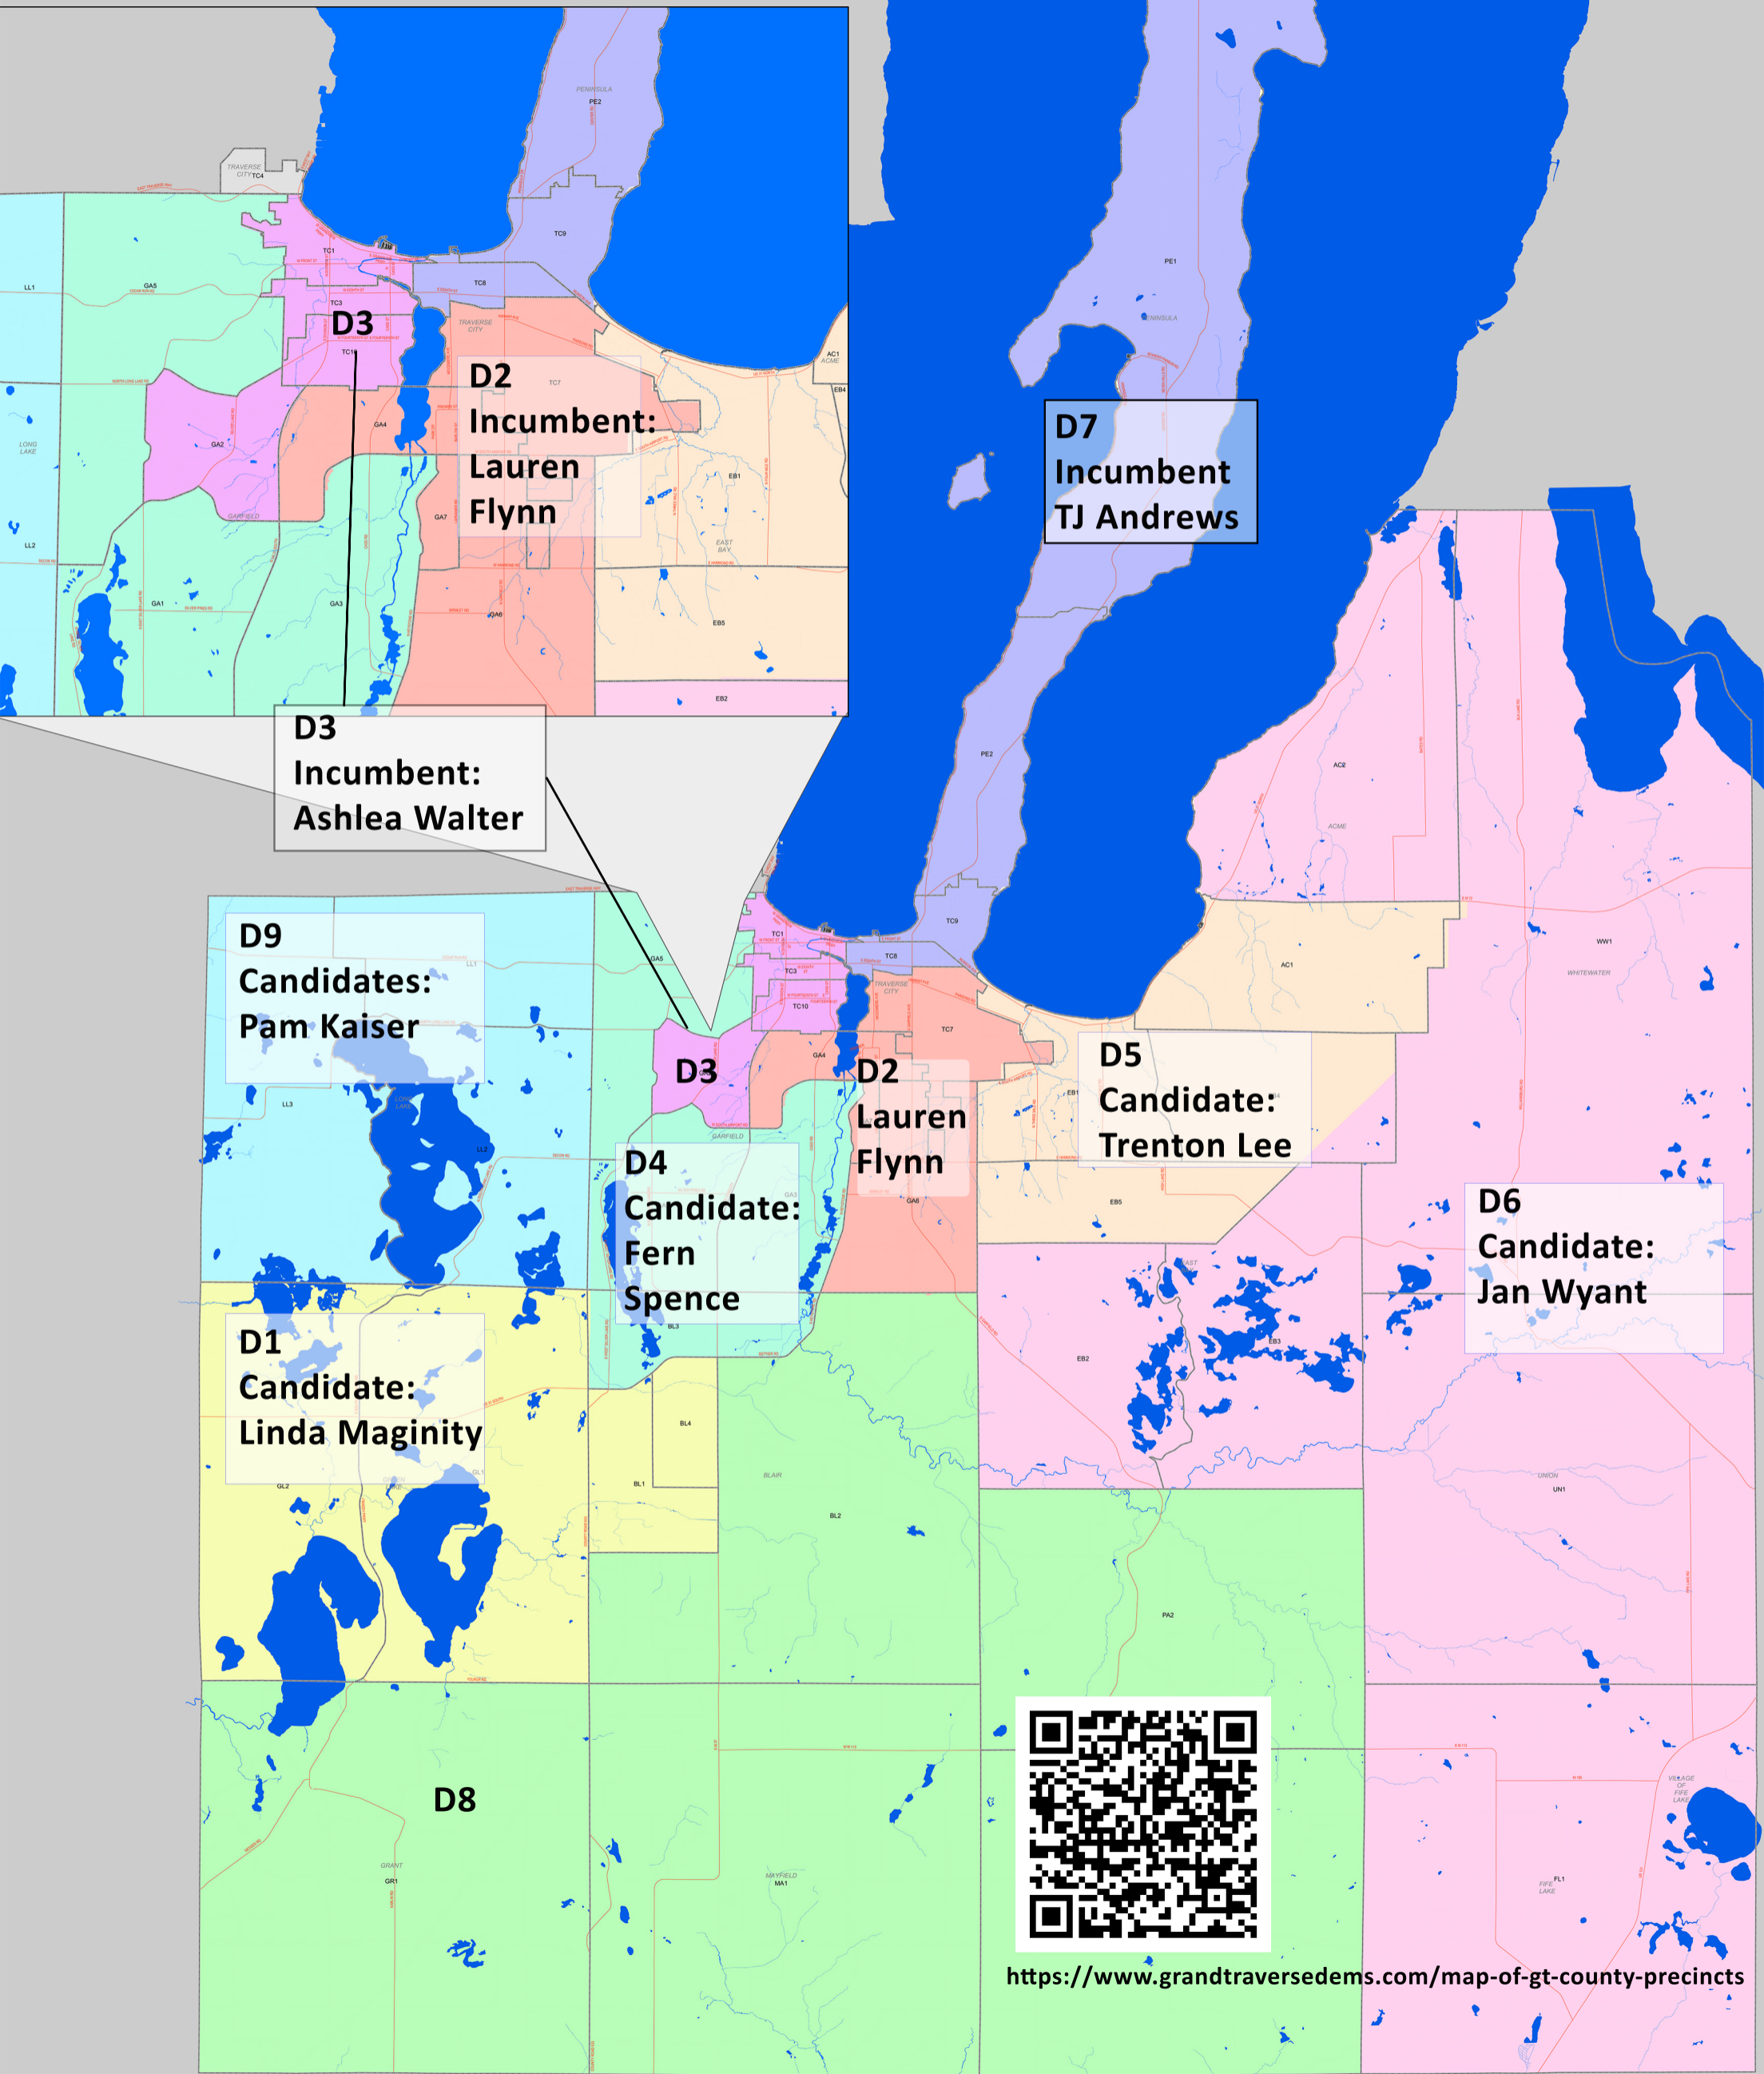

Grand Traverse County Commission Districts With Democratic Candidates

D3
Incumbent:
Ashlea Walter

D2
Incumbent:
Lauren Flynn

D7
Incumbent
TJ Andrews

D9
Candidates:
Pam Kaiser

D4
Candidate:
Fern Spence

D2
Lauren Flynn

D5
Candidate:
Trenton Lee

D6
Candidate:
Jan Wyant

D1
Candidate:
Linda Maginity

<https://www.grandtraversedems.com/map-of-gt-county-precincts>